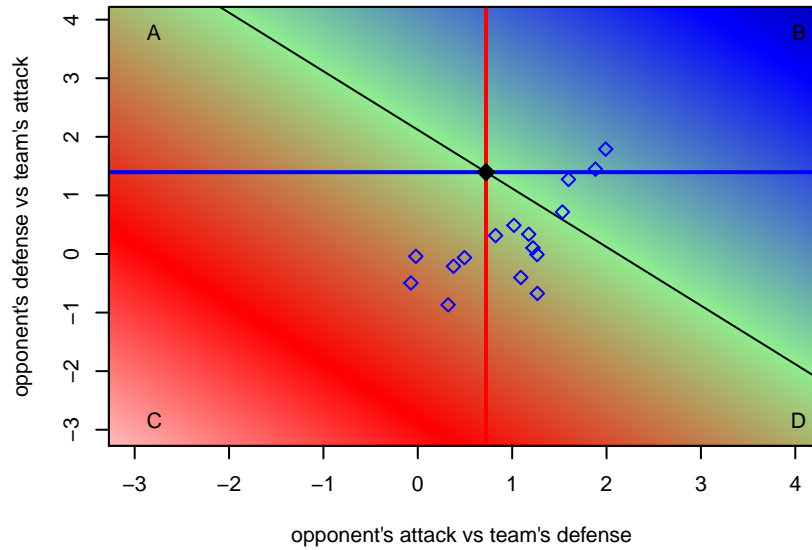

Venues played:  
 2014 Spr Idaho D3 A U13  
 2014 ID State Cup U13  
 2015 Spr Idaho D3 A U14  
 2015 Canyon Rim Classic U14 B U14  
 2015 PVSC Spring Classic BU14  
 2015 ID State Cup U14

**Twin Falls Rapids B01**  
 Dots are actual minus expected GF (blue circles) and GA (red triangles).  
 Blue line is smoothed change in attack strength. Red is smoothed change in defense strength.

**attack and defense variance (black dot)  
relative to other teams  
and top 10 in region**

**attack and defense rating  
relative to others at age  
and all opponents in last 13 months**

**attack and defense rating  
relative to others at age  
and all opponents in last 13 months**

**Performance relative to 13 month average**

**Performance relative to 13 month average**

Distribution of opponents  
 Red = Lose zone, Blue = Win zone, Green = Even  
 Black line separates win/lose zones