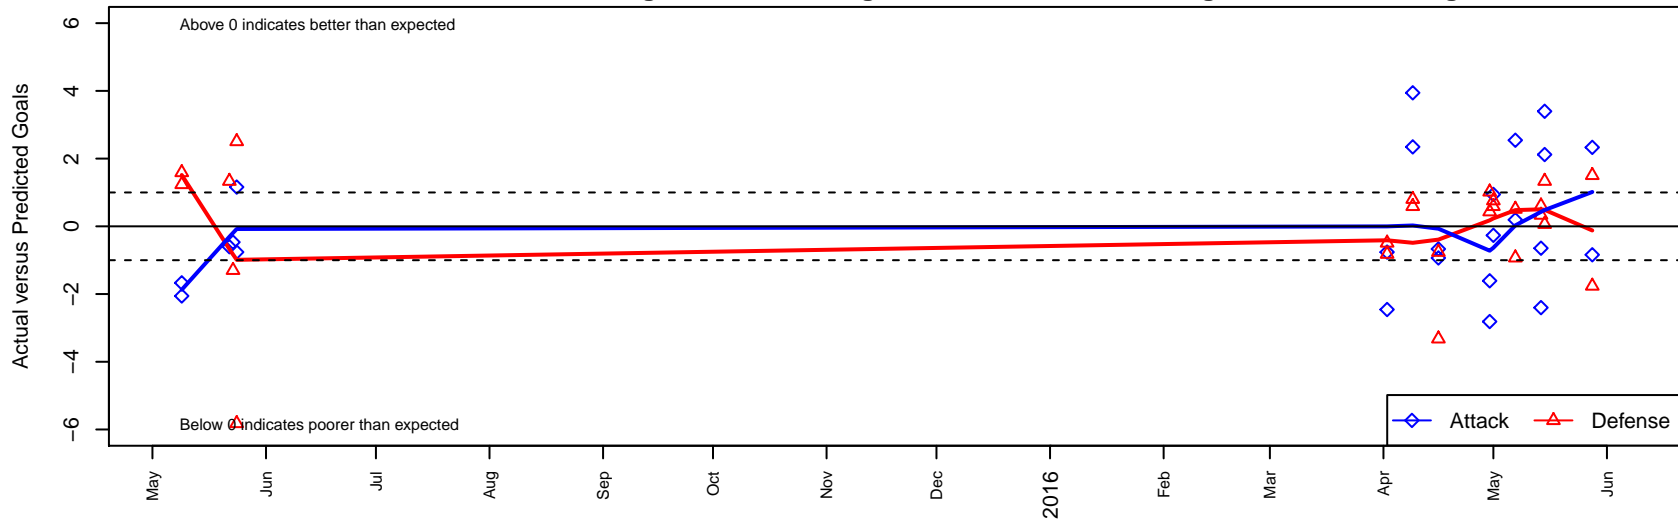

# Twin Falls Rapids B01

Twin Falls, ID  
 B01 total strength=1105  
 attack=4.04 defense=2.06  
 spr league = Spr Idaho D3 A U14

alt names used:  
 RAPIDS SC U14B (ID)  
 TWIN FALLS RAPIDS (ID)  
 TF RAPIDS U14B  
 TF RAPIDS U14B (ID)

Venues played:  
 2014 Spr Idaho D3 A U13  
 2014 ID State Cup U13  
 2015 Spr Idaho D3 A U14  
 2015 Canyon Rim Classic U14 B U14  
 2015 PVSC Spring Classic BU14  
 2015 ID State Cup U14

**Twin Falls Rapids B01**  
 Dots are actual minus expected GF (blue circles) and GA (red triangles).  
 Blue line is smoothed change in attack strength. Red is smoothed change in defense strength.

**attack and defense variance (black dot)  
relative to other teams  
and top 10 in region**

**attack and defense rating  
relative to others at age  
and all opponents in last 13 months**

**attack and defense rating  
relative to others at age  
and all opponents in last 13 months**

**Performance relative to 13 month average**

**Performance relative to 13 month average**

Distribution of opponents  
 Red = Lose zone, Blue = Win zone, Green = Even  
 Black line separates win/lose zones